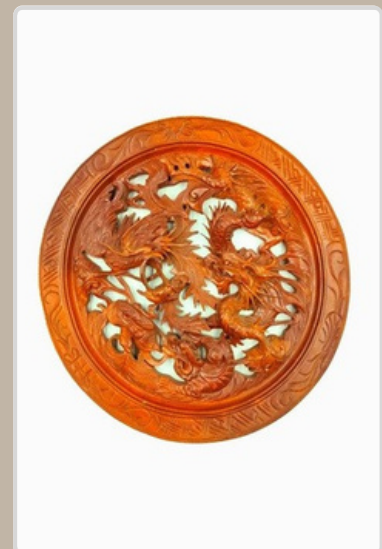

Mascot Collections

ITEM: M-005

Carvings include dragons, Kirin, ducks and pigs, and each piece is made from high-quality, sustainably sourced wood, showcasing the skills of our artisans.

These lucky charms are perfect for gifts, decorations, or to ask for blessings.