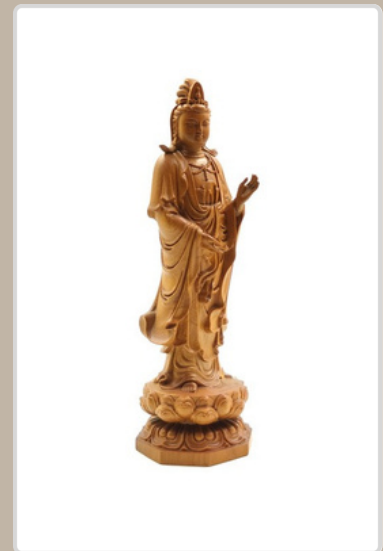

Buddha Collections

ITEM: B-05

Each carving is made from high-quality, sustainably sourced wood, combining durability and elegance.

The craftsmen put a lot of effort into making it, which conveys piety and tranquility, and is very suitable for temples or art collections.