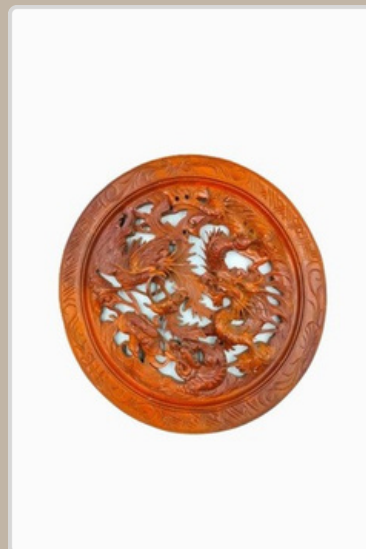

Mascot Collections

ITEM: M-005

Carvings include dragons, Kirin, ducks and pigs, and each piece is made from high-quality, sustainably sourced wood, showcasing the skills of our artisans.

These lucky charms are perfect for gifts, decorations, or to ask for blessings.