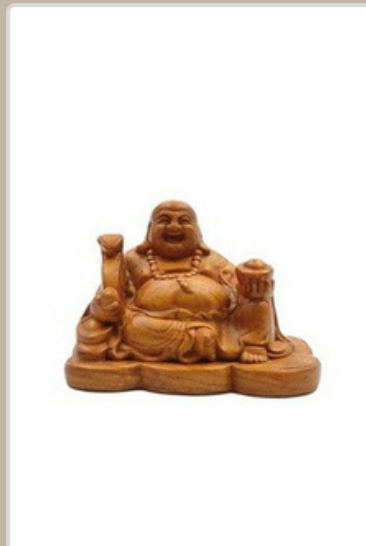

Buddha Collections

ITEM: B-012

Each carving is made from high-quality, sustainably sourced wood, combining durability and elegance.

The craftsmen put a lot of effort into making it, which conveys piety and tranquility, and is very suitable for temples or art collections.