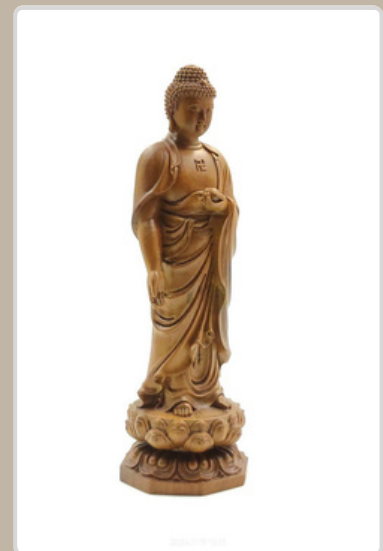

Buddha Collections

ITEM: B-06

Each carving is made from high-quality, sustainably sourced wood, combining durability and elegance.

The craftsmen put a lot of effort into making it, which conveys piety and tranquility, and is very suitable for temples or art collections.