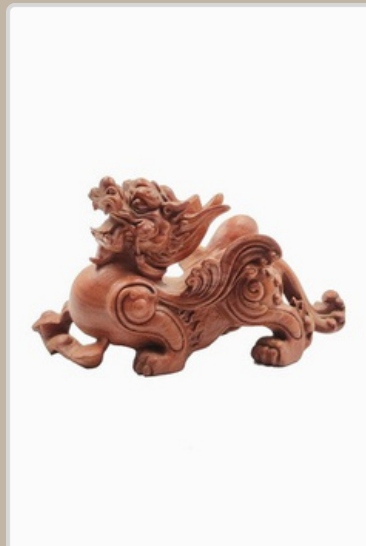

Mascot Collections

ITEM: M-001

Carvings include dragons, Kirin, ducks and pigs, and each piece is made from high-quality, sustainably sourced wood, showcasing the skills of our artisans.

These lucky charms are perfect for gifts, decorations, or to ask for blessings.

Mascot Collections

ITEM: M-002

Carvings include dragons, Kirin, ducks and pigs, and each piece is made from high-quality, sustainably sourced wood, showcasing the skills of our artisans.

These lucky charms are perfect for gifts, decorations, or to ask for blessings.