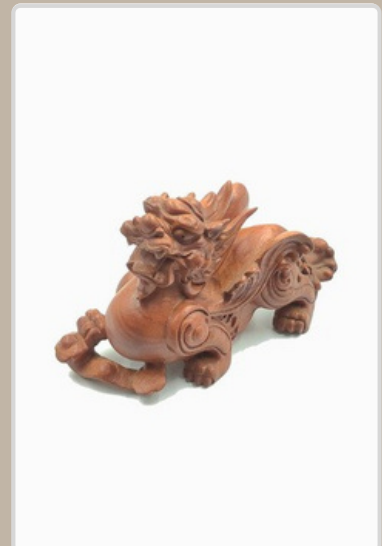

Mascot Collections

ITEM: M-001

Carvings include dragons, Kirin, ducks and pigs, and each piece is made from high-quality, sustainably sourced wood, showcasing the skills of our artisans.

These lucky charms are perfect for gifts, decorations, or to ask for blessings.

Mascot Collections

ITEM: M-002

Carvings include dragons, Kirin, ducks and pigs, and each piece is made from high-quality, sustainably sourced wood, showcasing the skills of our artisans.

These lucky charms are perfect for gifts, decorations, or to ask for blessings.