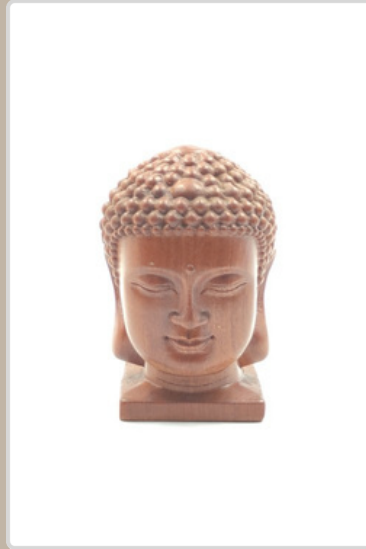

Buddha Collections

ITEM: B-022

Each carving is made from high-quality, sustainably sourced wood, combining durability and elegance.

The craftsmen put a lot of effort into making it, which conveys piety and tranquility, and is very suitable for temples or art collections.