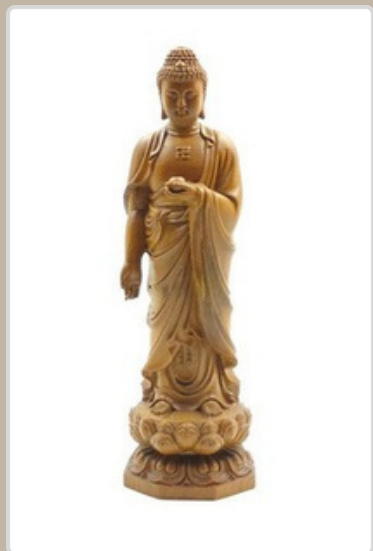

Buddha Collections

ITEM: B-06

Each carving is made from high-quality, sustainably sourced wood, combining durability and elegance.

The craftsmen put a lot of effort into making it, which conveys piety and tranquility, and is very suitable for temples or art collections.