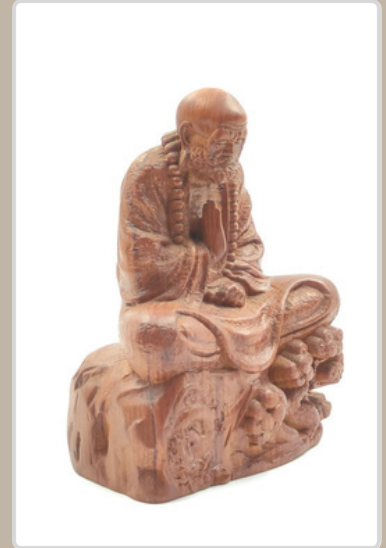

Buddha Collections

ITEM: B-017

Each carving is made from high-quality, sustainably sourced wood, combining durability and elegance.

The craftsmen put a lot of effort into making it, which conveys piety and tranquility, and is very suitable for temples or art collections.

Buddha Collections

ITEM: B-018

Each carving is made from high-quality, sustainably sourced wood, combining durability and elegance.

The craftsmen put a lot of effort into making it, which conveys piety and tranquility, and is very suitable for temples or art collections.

Buddha Collections

ITEM: B-019

Each carving is made from high-quality, sustainably sourced wood, combining durability and elegance.

The craftsmen put a lot of effort into making it, which conveys piety and tranquility, and is very suitable for temples or art collections.