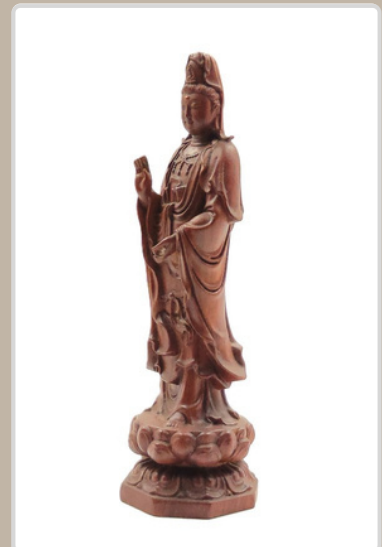

Buddha Collections

ITEM: B-024

Each carving is made from high-quality, sustainably sourced wood, combining durability and elegance.

The craftsmen put a lot of effort into making it, which conveys piety and tranquility, and is very suitable for temples or art collections.