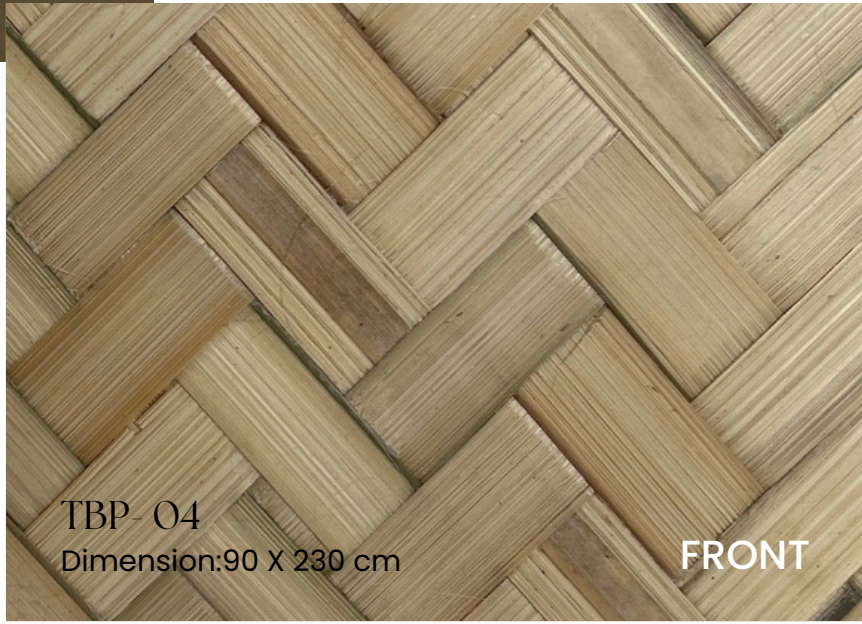

Simple and Minimalist Edition

PRESSED BAMBOO PANEL

CATALOG

By
ROYAL.

LATEST CATALOG BY STUDIO SHODWE

YEAR 2026

TBP-01

Dimension: 122 x 244 cm

FRONT

BACK

TBP-02

Dimension: 60 x 60 cm

FRONT

BACK

TBP-03

Dimension: 122 x 244 cm

FRONT

BACK

TBP-04

Dimension: 90 X 230 cm

FRONT

BACK

TBP-05

Dimension: 60 x 60 cm