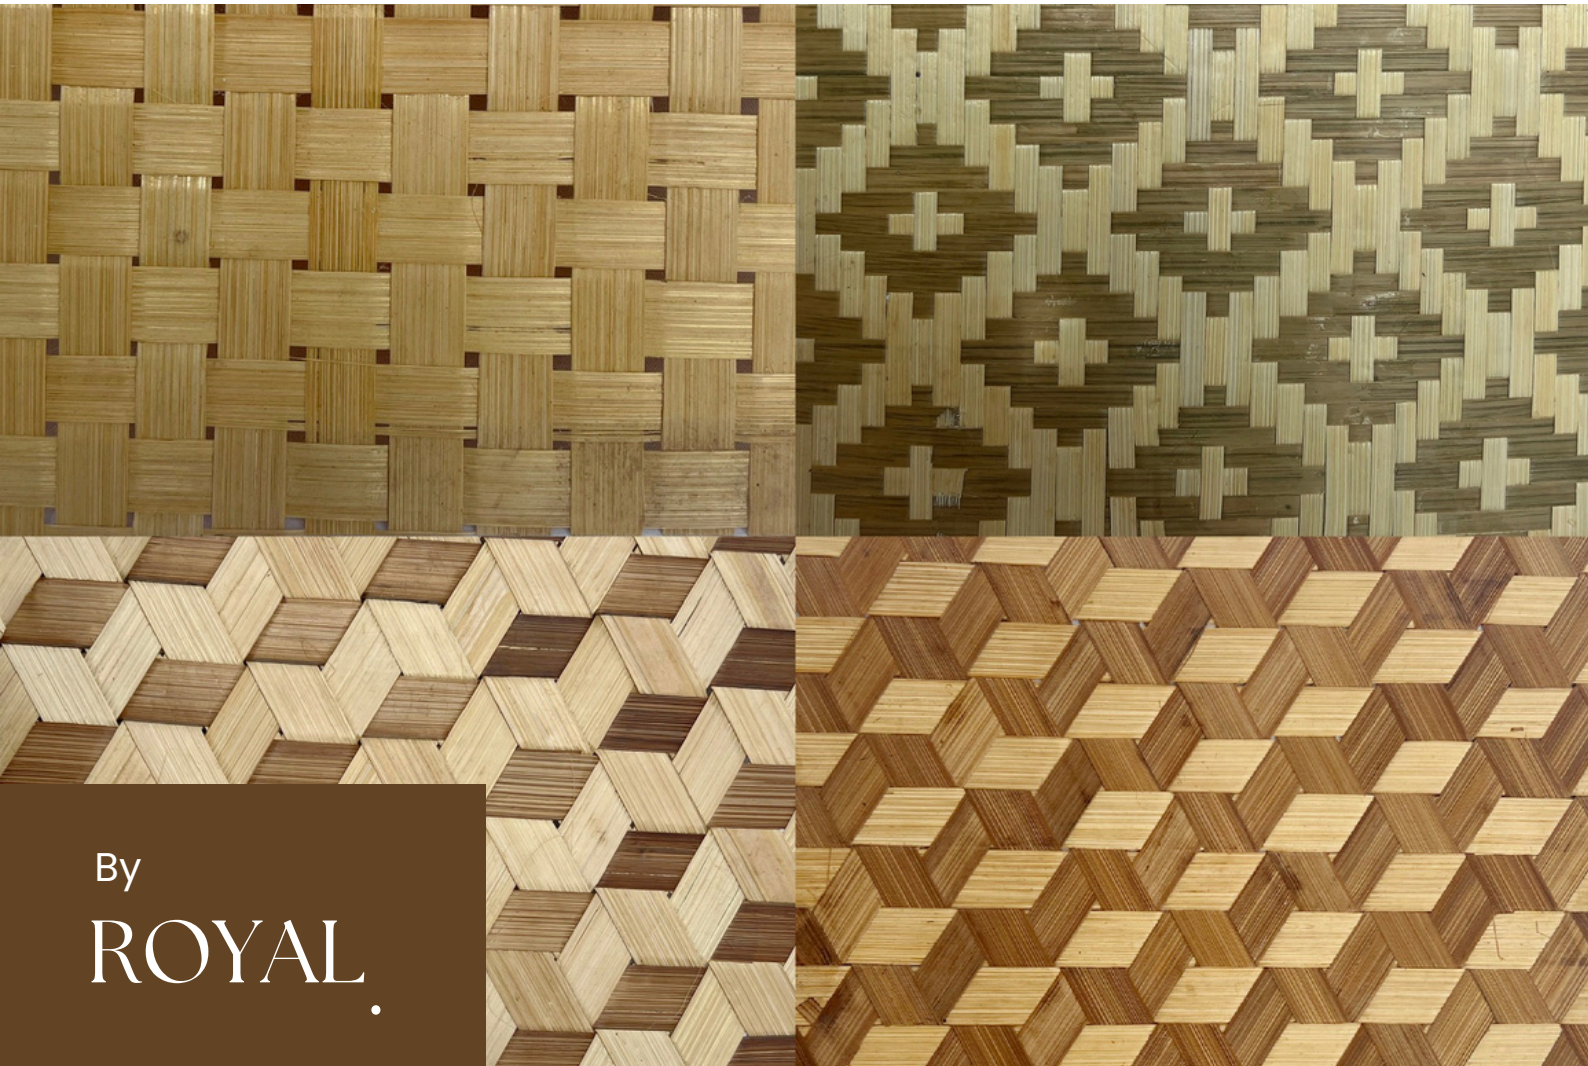

Simple and Minimalist Edition

PRESSED BAMBOO PANEL

CATALOG

By
ROYAL.

LATEST CATALOG BY STUDIO SHODWE

YEAR 2026

TBP-01

Dimension: 122 x 244 cm

FRONT

BACK

TBP-02

Dimension: 60 x 60 cm

FRONT

BACK

TBP-03

Dimension: 122 x 244 cm

FRONT

BACK

TBP-04

Dimension: 90 X 230 cm

FRONT

BACK

TBP-05

Dimension: 60 x 60 cm