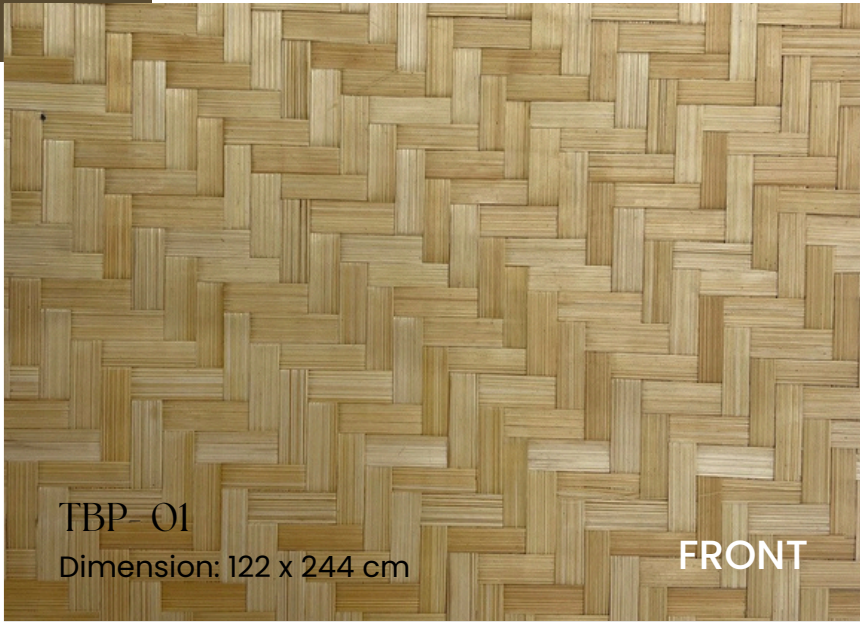

Simple and Minimalist Edition

PRESSED BAMBOO PANEL

CATALOG

By
ROYAL.

LATEST CATALOG BY STUDIO SHODWE

YEAR 2026

TBP-01

Dimension: 122 x 244 cm

FRONT

BACK

TBP-02

Dimension: 60 x 60 cm

FRONT

BACK

TBP-03

Dimension: 122 x 244 cm

FRONT

BACK

TBP-04

Dimension: 90 X 230 cm

FRONT

BACK

TBP-05

Dimension: 60 x 60 cm

FRONT

BACK

TBP-06

Dimension: 122 x 244 cm

FRONT

BACK

FRONT

BACK