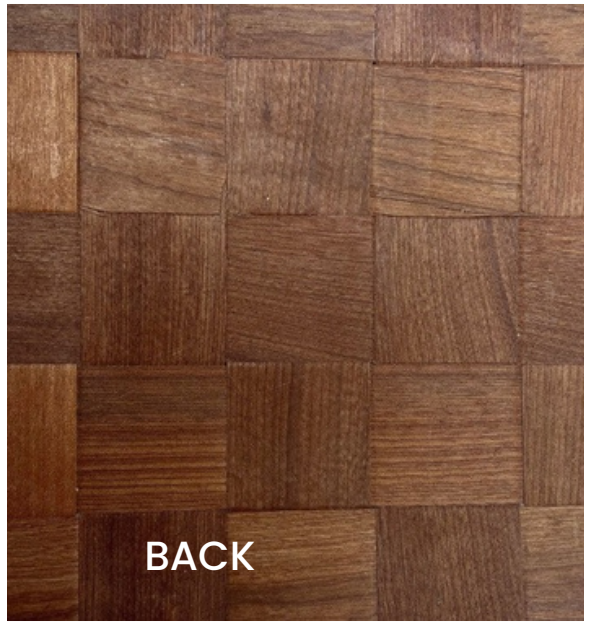

FRONT

BACK

TBP-06

Dimension: 122 x 244 cm

FRONT

BACK

FRONT

BACK

FRONT

BACK

FRONT

BACK

FRONT

FRONT

FRONT

FRONT