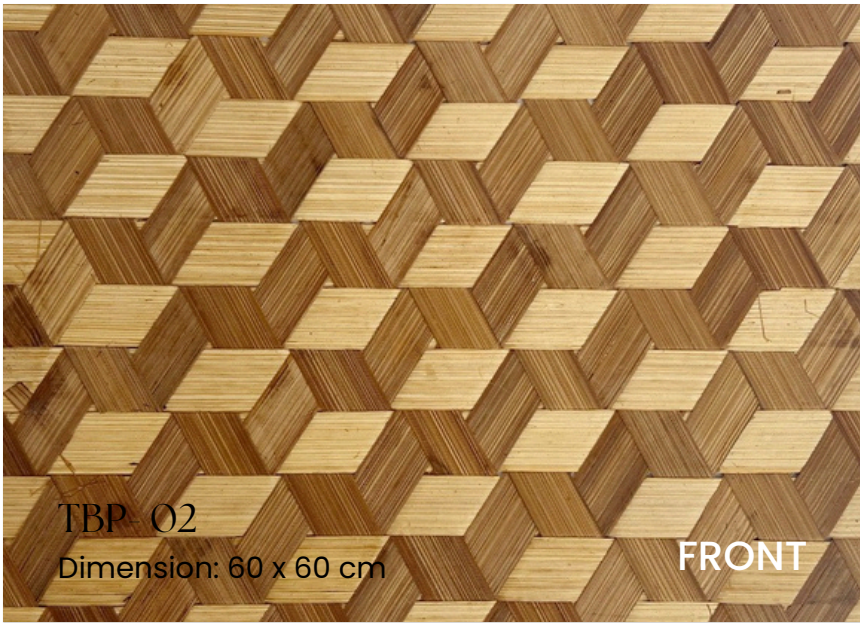

Simple and Minimalist Edition

PRESSED BAMBOO PANEL

CATALOG

By
ROYAL.

LATEST CATALOG BY STUDIO SHODWE

YEAR 2026

TBP-01

Dimension: 122 x 244 cm

FRONT

BACK

TBP-02

Dimension: 60 x 60 cm

FRONT

BACK

TBP-03

Dimension: 122 x 244 cm

FRONT

BACK

TBP-04

Dimension: 90 X 230 cm

FRONT

BACK

TBP-05

Dimension: 60 x 60 cm

FRONT

BACK

TBP-06

Dimension: 122 x 244 cm

FRONT

BACK

FRONT

BACK