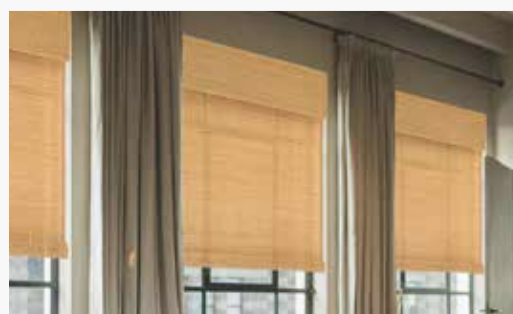

Material: Jute + Bamboo

產品材質: 90% 黃麻線 + 10% 竹絲

Specification (Size) : 8' (240CM) x 60' (1800CM)

One order/one roll is acceptable.

Delivery date: Shipped within 7 days after receiving the order and payment.

Arrival date: If using DOOR TO DOOR express delivery, it can arrive at your designated location (or warehouse) within 10 days after shipment.

(We can use DOOR TO DOOR shipping and services)

Packaging method: 1 ROLL/P.P. woven bag

It can be processed into various styles.