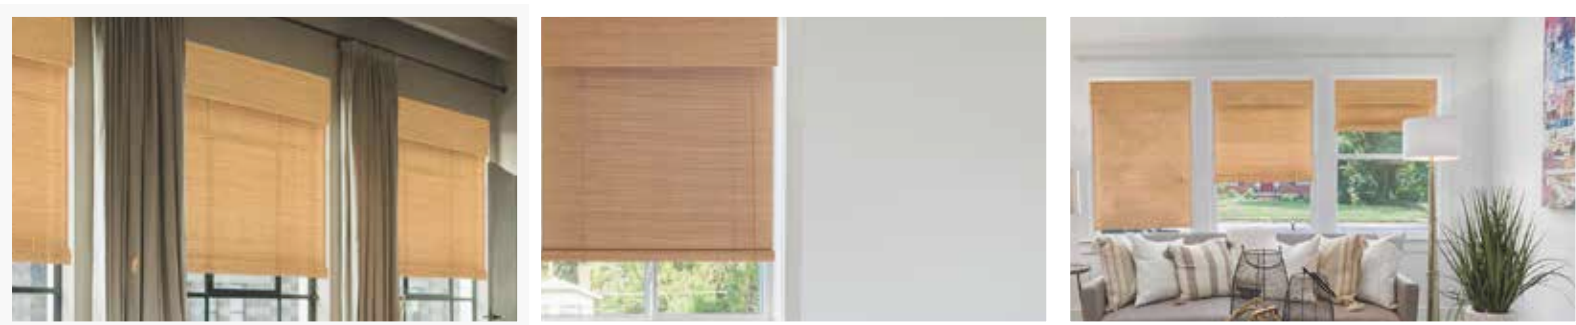

Material: Ramie Yarn + Ramie + Bamboo

產品材質: 60% 苧麻紗 + 35% 苧麻 + 5% 竹絲

Specification (Size) : 8' (240CM) x 60' (1800CM)

One order/one roll is acceptable.

Delivery date: Shipped within 7 days after receiving the order and payment.

Arrival date: If using DOOR TO DOOR express delivery, it can arrive at your designated location (or warehouse) within 10 days after shipment.

(We can use DOOR TO DOOR shipping and services)

Packaging method: 1 ROLL/P.P. woven bag

It can be processed into various styles.