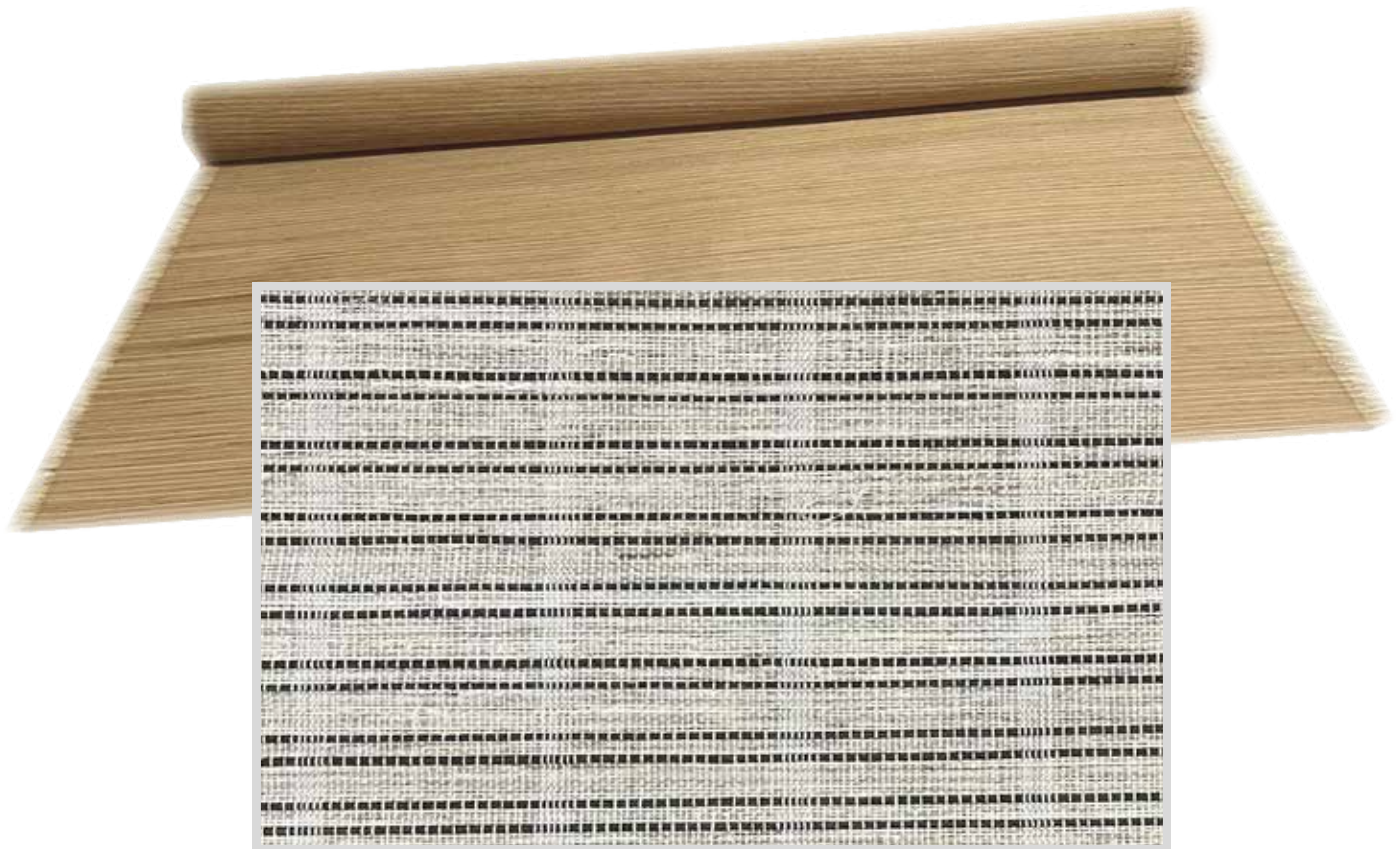

(We can use DOOR TO DOOR shipping and services)

Packaging method: 1 ROLL/P.P. woven bag

It can be processed into various styles.

Material: Ramie Yarn + Kenaf + Bamboo

產品材質: 45% 苧麻紗 + 45% 紅麻 + 10% 竹絲

Specification (Size) : 8' (240CM) x 60' (1800CM)