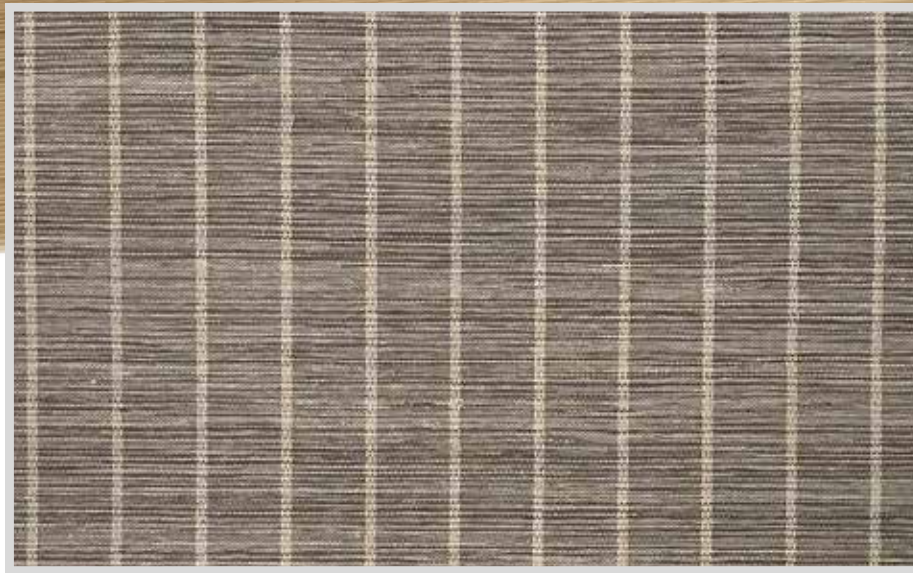

item no. **AA1601RL**

自然材質窗簾面料

Natural Woven Material for Window Blinds

Our company offers a one-style/one-roll service.

本公司提供 一個款式/一捲 的服務.