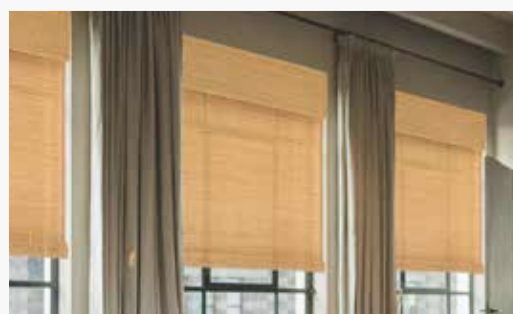

(We can use DOOR TO DOOR shipping and services)

Packaging method: 1 ROLL/P.P. woven bag

It can be processed into various styles.

item no. **AF1601RL**

Natural Woven Material for Window Blinds

Our company offers a one-style/one-roll service.