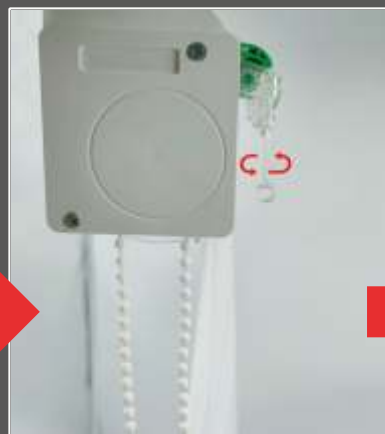

Patented
product

ADJUSTABLE CLOSING ANGLE ZEBRA BLINDS

When zebra blinds are installed into the window frame and placed at the bottom, there is often a problem of not being able to completely seal the light.

To address this issue, we have developed a special mechanism that allows the blind to halt at any position, ensuring complete light blockage.

Adjusted

Innovative Mechanism:

Stops at any position for total light blockage

PATENTed Product:

We have successfully secured a patent for this unique solution