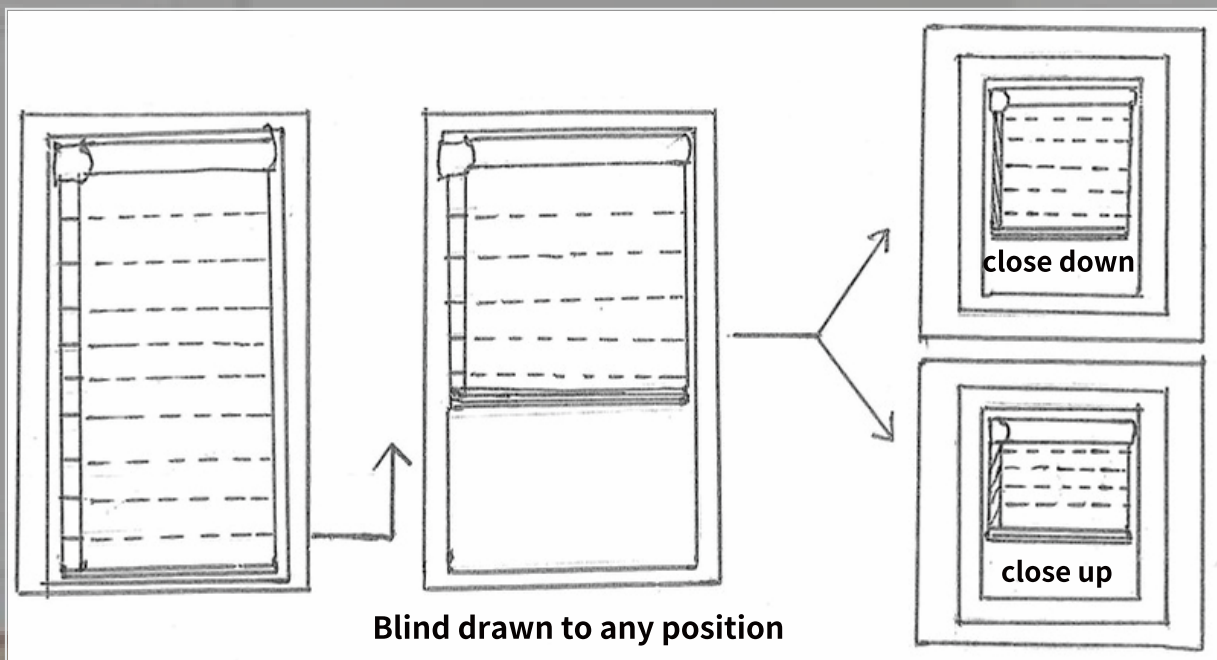

EASY-CONTROL SHANGRI-LA BLINDS

The original system had to put the curtains on the bottom curtains to perform dimming operations.

Shangri-La Blinds, the greatest innovation with the simplest system, allows Shangri-La Blinds to be opened or closed anywhere with ease.

Welcome to purchase, distribute, or become an agent.