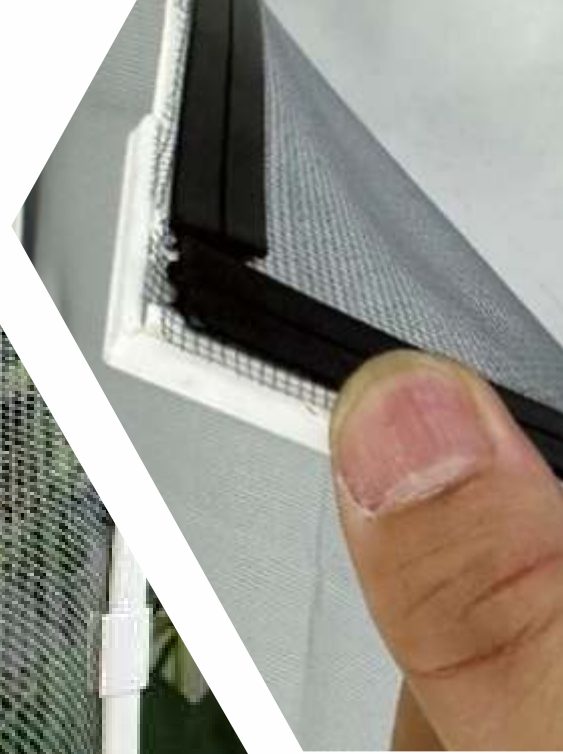

ANTI - FLY SCREEN

EASY DIY FLY SCREEN

THE EASY DIY FLY SCREEN IS A SIMPLE AND EFFECTIVE SOLUTION FOR KEEPING INSECTS OUT OF YOUR SPACE. WITH USER-FRIENDLY INSTALLATION, IT HELPS CREATE A BUG-FREE ENVIRONMENT.

DESIGNED FOR CONVENIENCE, THIS FLY SCREEN IS PERFECT FOR ANY DIY ENTHUSIAST LOOKING FOR HASSLE-FREE INSECT PROTECTION.