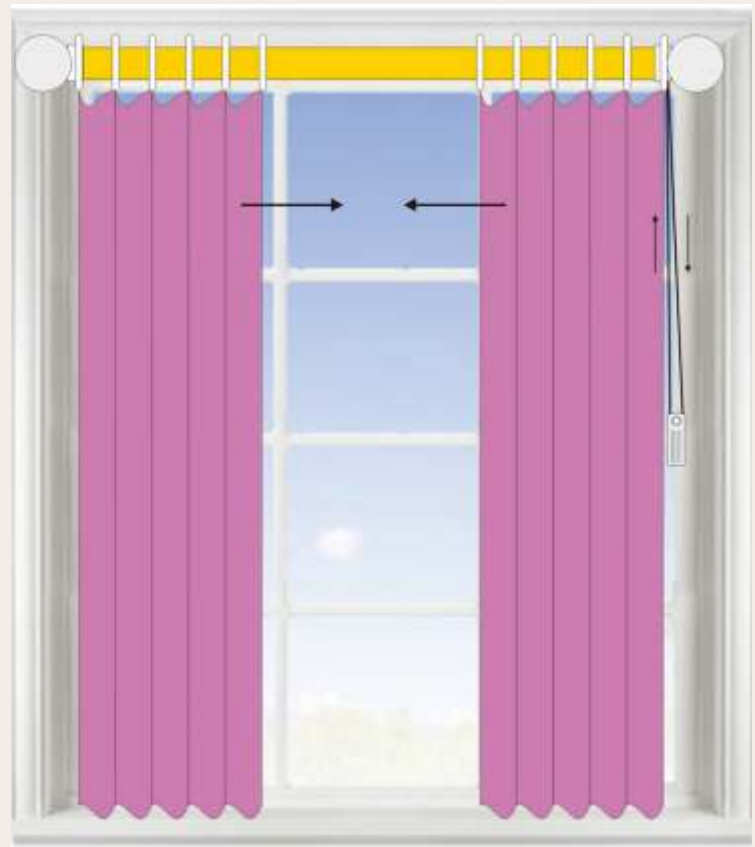

ECONOMICAL CORD- CONTROL METAL / WOOD CURTAIN POLE SET

It's curtain track and it is also curtain pole set.
It looks like curtain pole set, also looks like curtain
track.
Combined the advantages of these 2 products, we
developed Cord control curtain pole set.

Feature:

1. Combined the advantages of curtain pole set and curtain track
2. Single fabric and Double fabrics
3. Open the curtain from middle, left and right both are ok