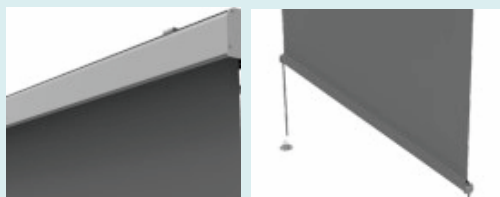

Outdoor Roller Blind with wire