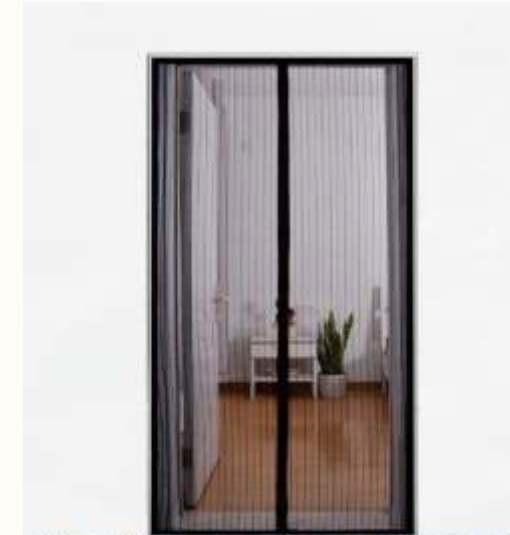

SUN SHADE SAIL

A shade sail is a device to create outdoor shade based on the basic technology as a ship's sail. Shade sails use a flexible membrane tension-ed between several anchor points. While generally installed permanently, they are easy to set up. They are usually provided above public gathering places such as seating areas and playgrounds in countries where strong sun radiation makes prolonged stays in the open sun unpleasant or dangerous due to sunburn and skin cancer risk.

BAMBOO ROLLUP BLIND

An outdoor bamboo roll-up blind is a type of window covering made from bamboo slats that are woven together.

FENCE BLIND

An HDPE fence screen is likely a privacy screen or windscreen made from High-Density Polyethylene material.

HDPE

Bamboo/Reed Fence

Durable, eco-friendly, and stylish, it adds a touch of natural beauty to your outdoor space.

MAGNETIC "GARAGE" DOOR SCREEN

It's easy to install and roll up, partial privacy while maintaining ventilation.

The size is width 8' /9' /16', height 7'. Customer order size is also available .

WINDOW PLEATED FLY SCREEN

EASY DIY FLY SCREEN

GARDEN UMBRELLA

ALUM. SHUTTER